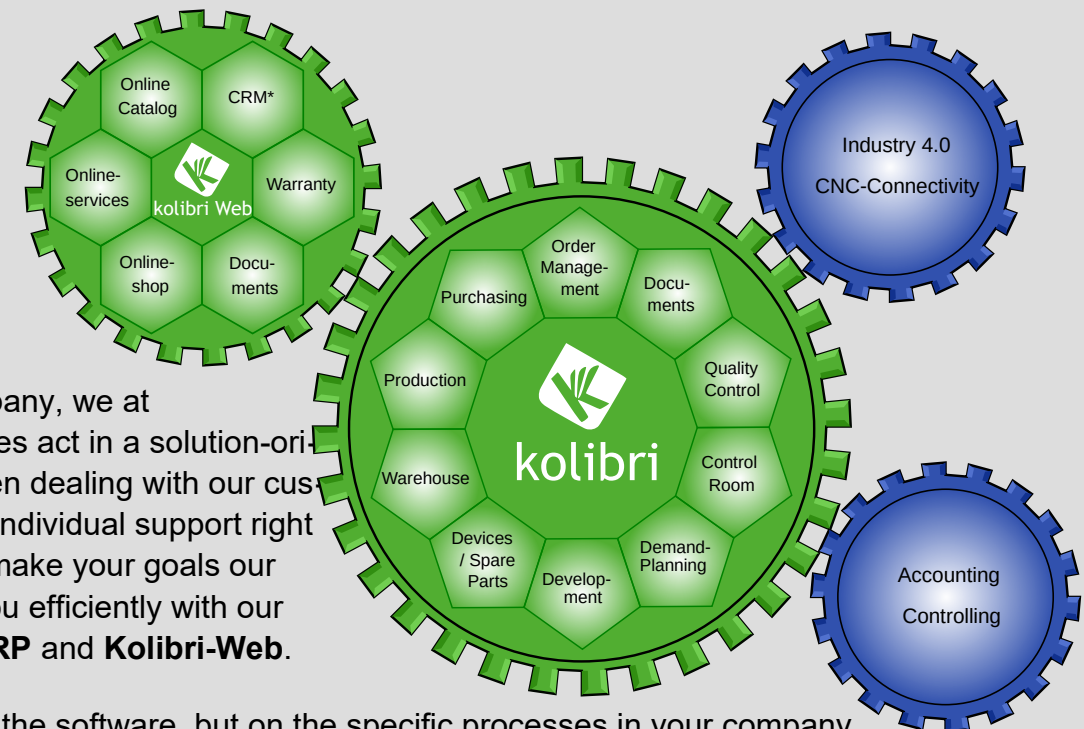

# kolibri

Exactly your program

## Our Kolibri ERP convinces with:

- it is easy to learn, easy to use
- a clear representation of complex production structures in the control center
- an uncomplicated order processing
- a powerful product data and document management system
- quick access to all data. All data is stored in one system
- simple but detailed user authorization concept
- easy expansion of the range of functions as required
- Data backup during operation
- a maintenance-free, license-free database
- a step-by-step, cost-effective introduction thanks to the modular structure
- the continuous adaptation of the software to customer requirements as standard

This resulted in our fully integrated ERP system Kolibri, with which we offer excellent solutions for the digital change in your company.

As a software company, we at software4.enterprises act in a solution-oriented manner. When dealing with our customers, we rely on individual support right from the start. We make your goals our own and support you efficiently with our products **Kolibri-ERP** and **Kolibri-Web**.

The focus is not on the software, but on the specific processes in your company and its optimization. As a fully integrated ERP system, Kolibri can be customized to a high degree, while still being fully updatable. Once implemented, Kolibri can develop with your company and thus remains an important pillar of your success in the long term.