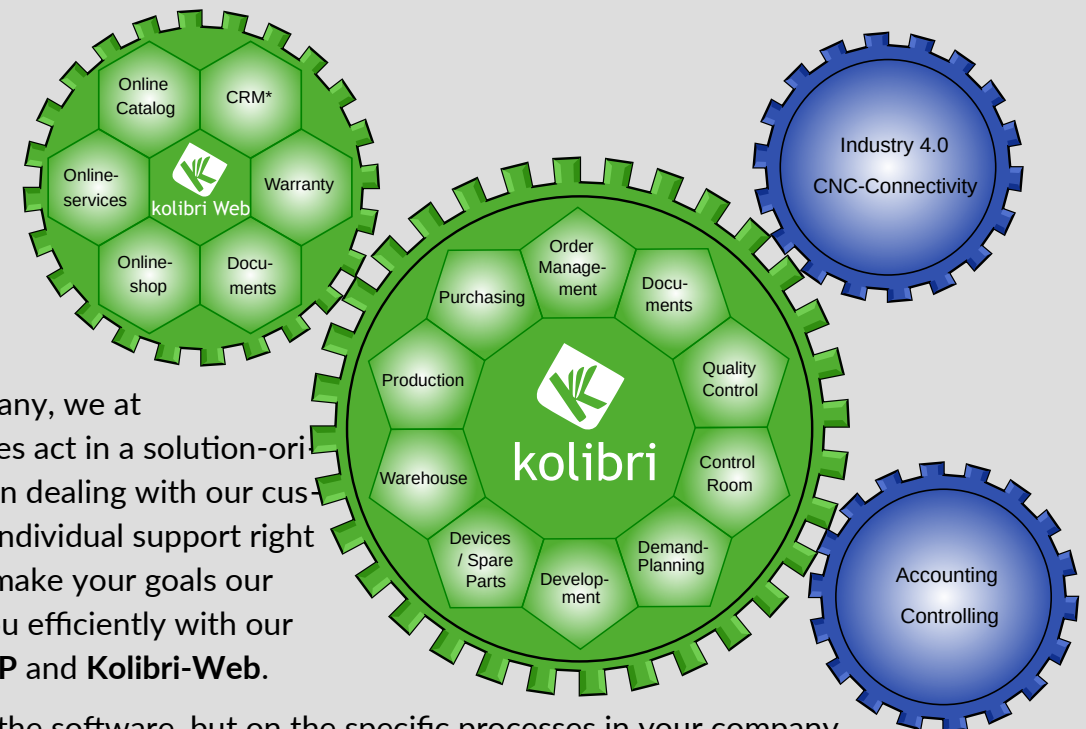

kolibri

Exactly your program

Our Kolibri ERP convinces with:

- it is easy to learn, easy to use
- a clear representation of complex production structures in the control center
- an uncomplicated order processing
- a powerful product data and document management system
- quick access to all data. All data is stored in one system
- simple but detailed user authorization concept
- easy expansion of the range of functions as required
- Data backup during operation
- a maintenance-free, license-free database
- a step-by-step, cost-effective introduction thanks to the modular structure
- the continuous adaptation of the software to customer requirements as standard

This resulted in our fully integrated ERP system Kolibri, with which we offer excellent solutions for the digital change in your company.

As a software company, we at software4.enterprises act in a solution-oriented manner. When dealing with our customers, we rely on individual support right from the start. We make your goals our own and support you efficiently with our products **Kolibri-ERP** and **Kolibri-Web**.

The focus is not on the software, but on the specific processes in your company and its optimization. As a fully integrated ERP system, Kolibri can be customized to a high degree, while still being fully updatable. Once implemented, Kolibri can develop with your company and thus remains an important pillar of your success in the long term.